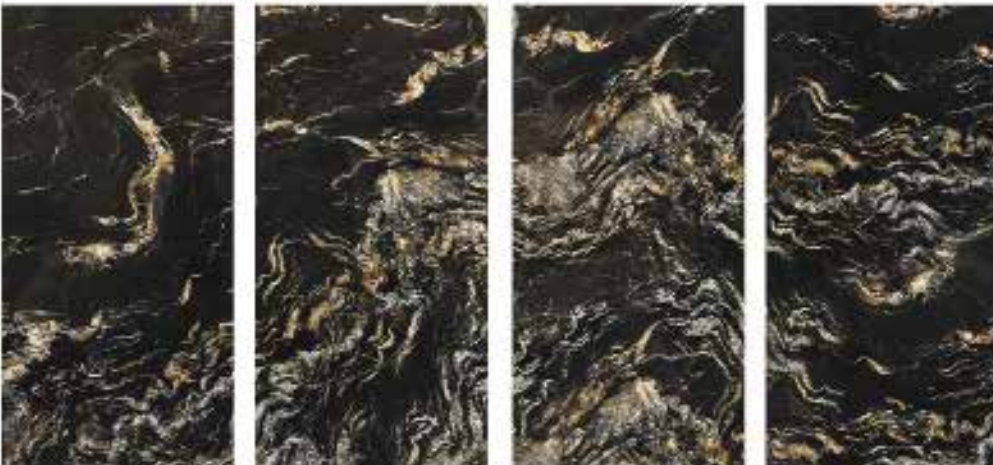

Color :

Finishes :

polished

semipolished

matt

sugar

Name : **Sahara noir**

160 cm x 320 cm