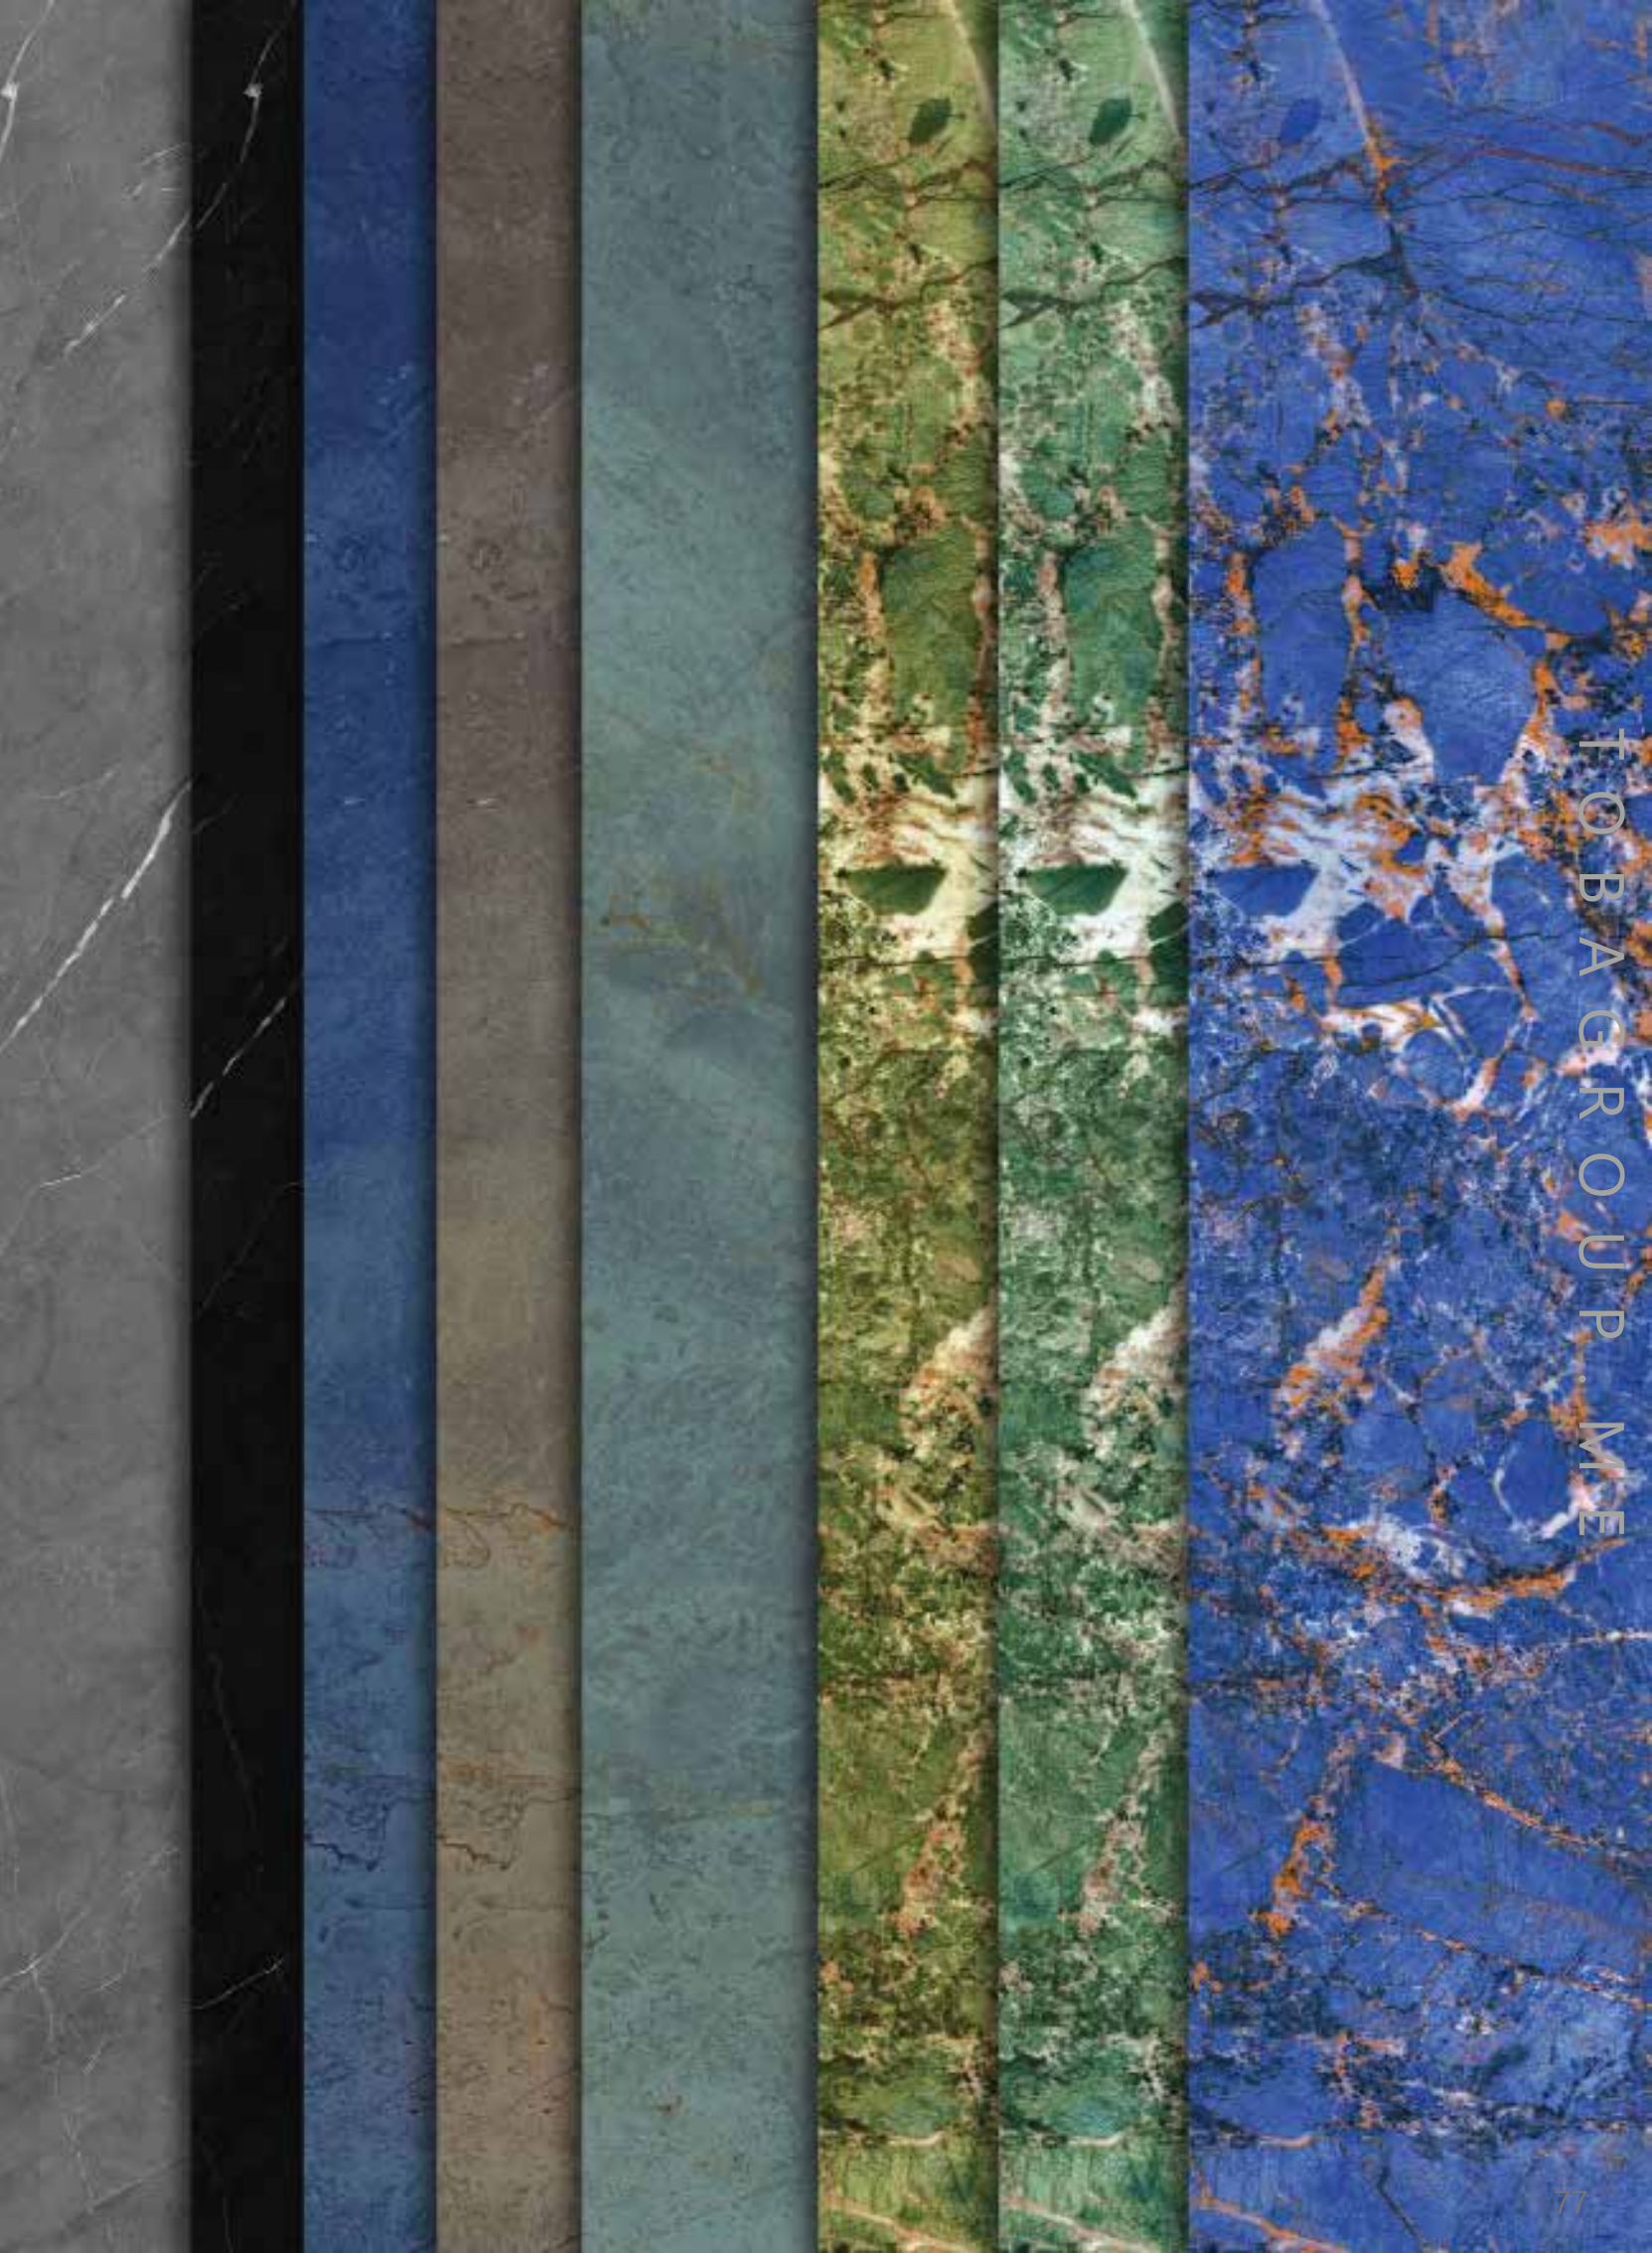

TOBAGROUP...ME