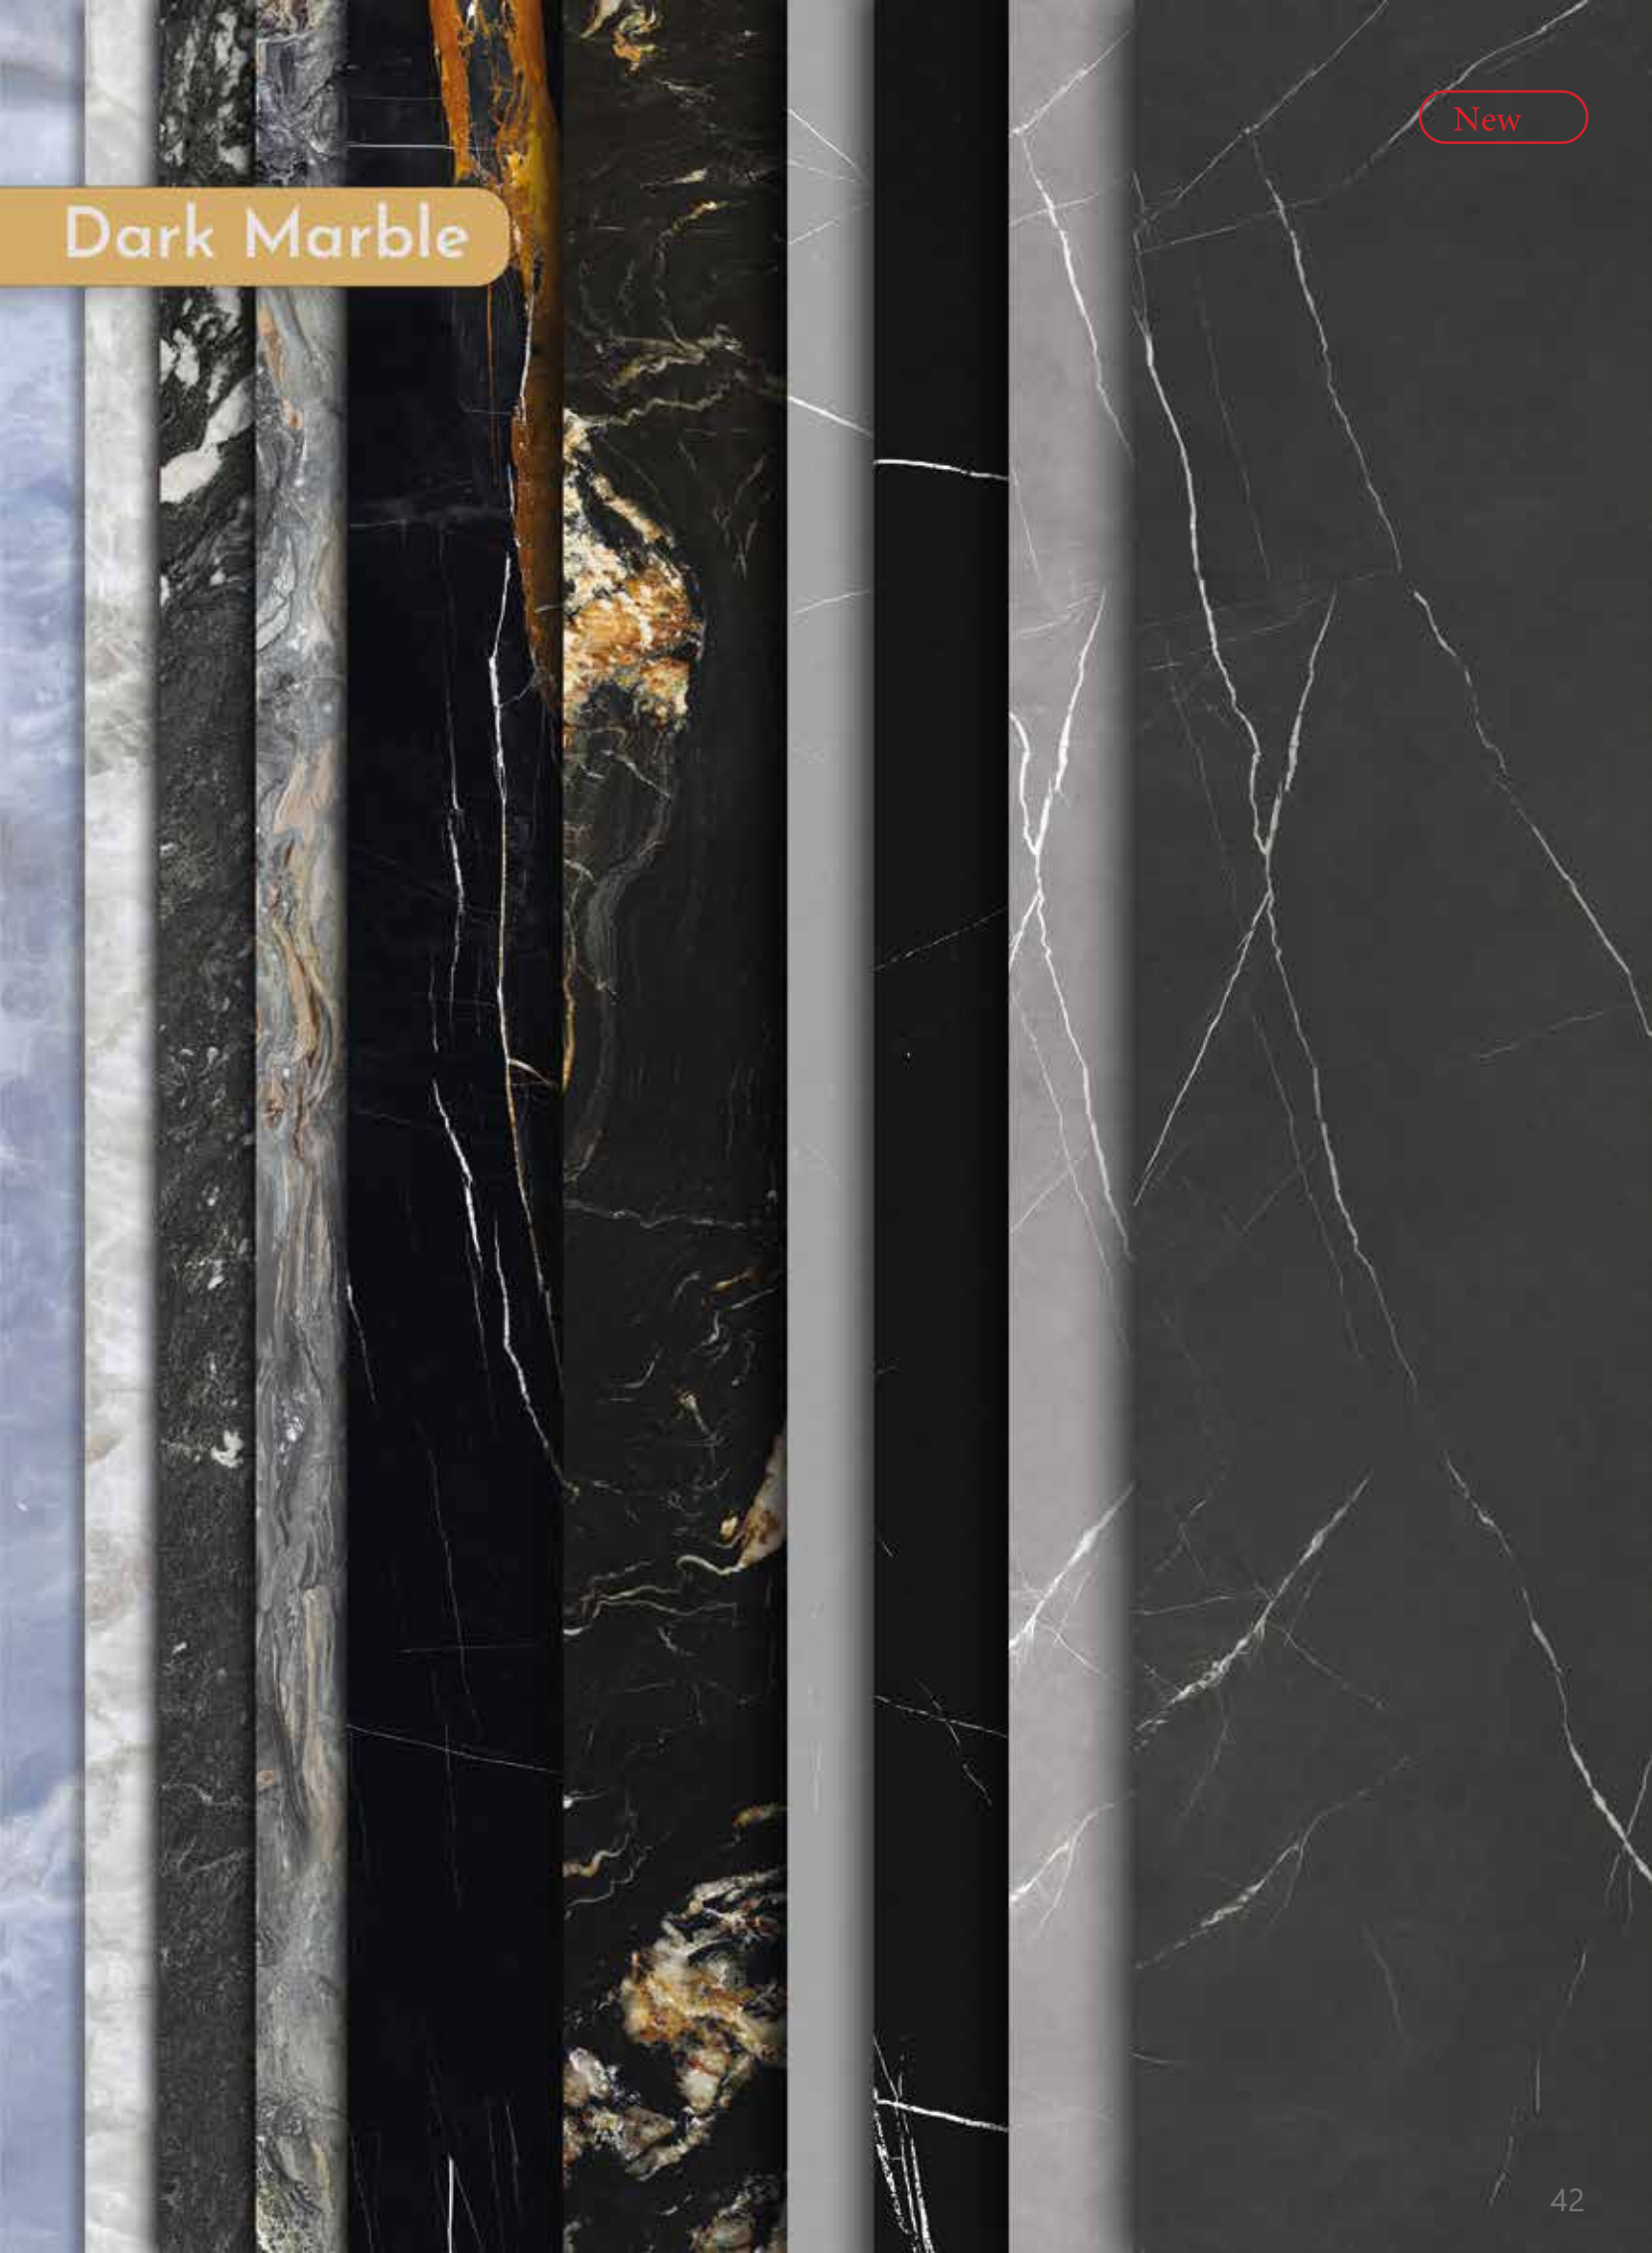

New

Dark Marble