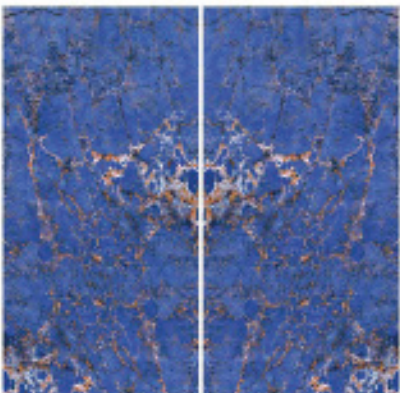

polished

semipolished

matt

sugar

Name : **Amazonite** blue

T O B A G R O U P . M E

Cement Look

Inspired by cement and concrete. Integrated design with neutral colors on the background allows you to create a space with a uniform harmony. Their matte surfaces make the cement series ideal for applying on building facades or other exterior claddings. You can have this effect in your home on the interior walls and living space, in bedrooms, and even in commercial spaces such as retail floors.