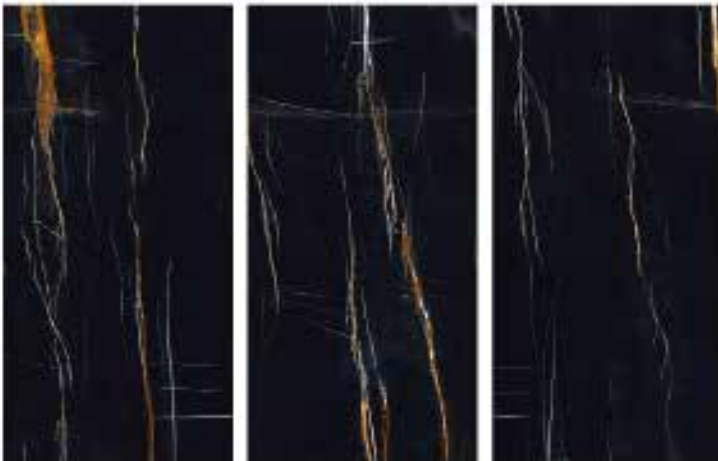

Name : **Sahara noir**

160 cm x 320 cm

Code : 7050

Faces : 3

Color : black

Finishes :

polished

semipolished

matt

sugar