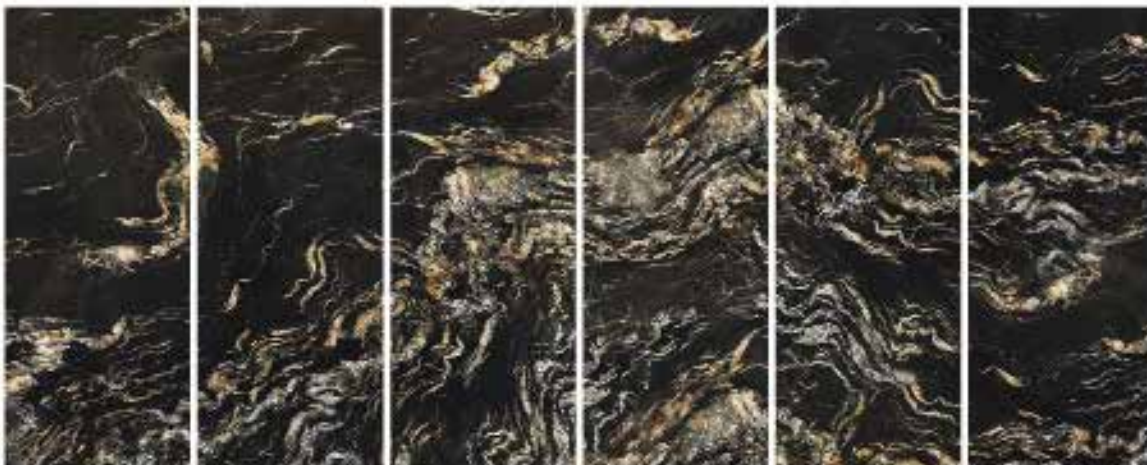

polished

semipolished

matt

sugar

Name : **Black Dragon**

160 cm x 320 cm

Code : 7020

Faces : 4