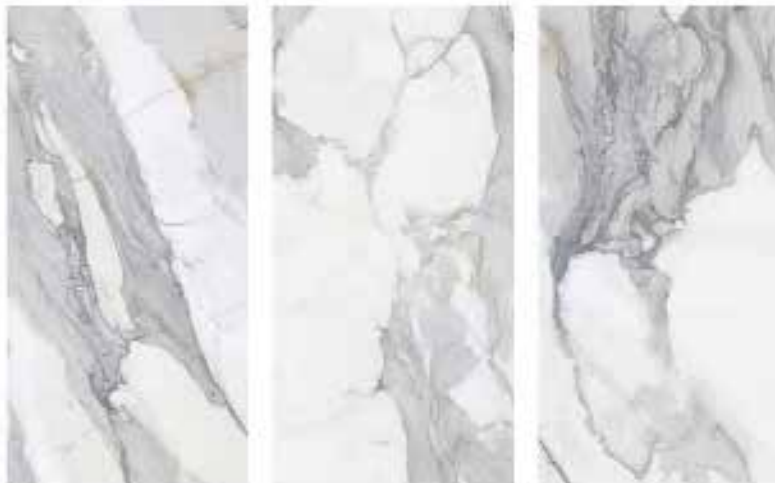

Name : **Whitestorm**

160 cm x 320 cm

Code : 1160

Faces : 3

Colors :

Finishes :

polished

semi polished

matt

sugar