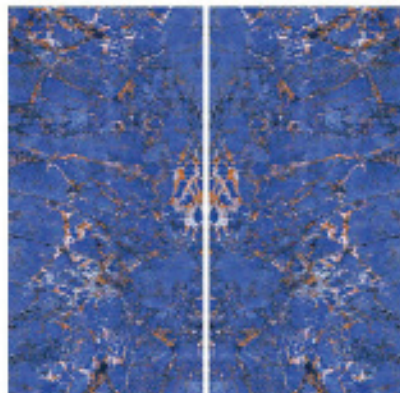

polished

semipolished

matt

sugar

Name : **Amazonite** blue

T O B A G R O U P . M E

Cement Look

Inspired by cement and concrete. Integrated design with neutral colors on the background allows you to create a space with a uniform harmony. Their matte surfaces make the cement series ideal for applying on building facades or other exterior claddings. You can have this effect in your home on the interior walls and living space, in bedrooms, and even in commercial spaces such as retail floors.