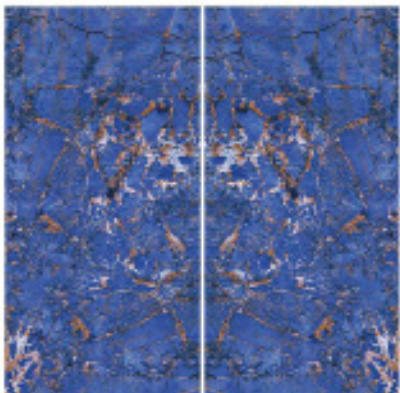

polished

semipolished

matt

sugar

Name : **Amazonite** blue

T O B A G R O U P . M E

Cement Look

Inspired by cement and concrete. Integrated design with neutral colors on the background allows you to create a space with a uniform harmony. Their matte surfaces make the cement series ideal for applying on building facades or other exterior claddings. You can have this effect in your home on the interior walls and living space, in bedrooms, and even in commercial spaces such as retail floors.